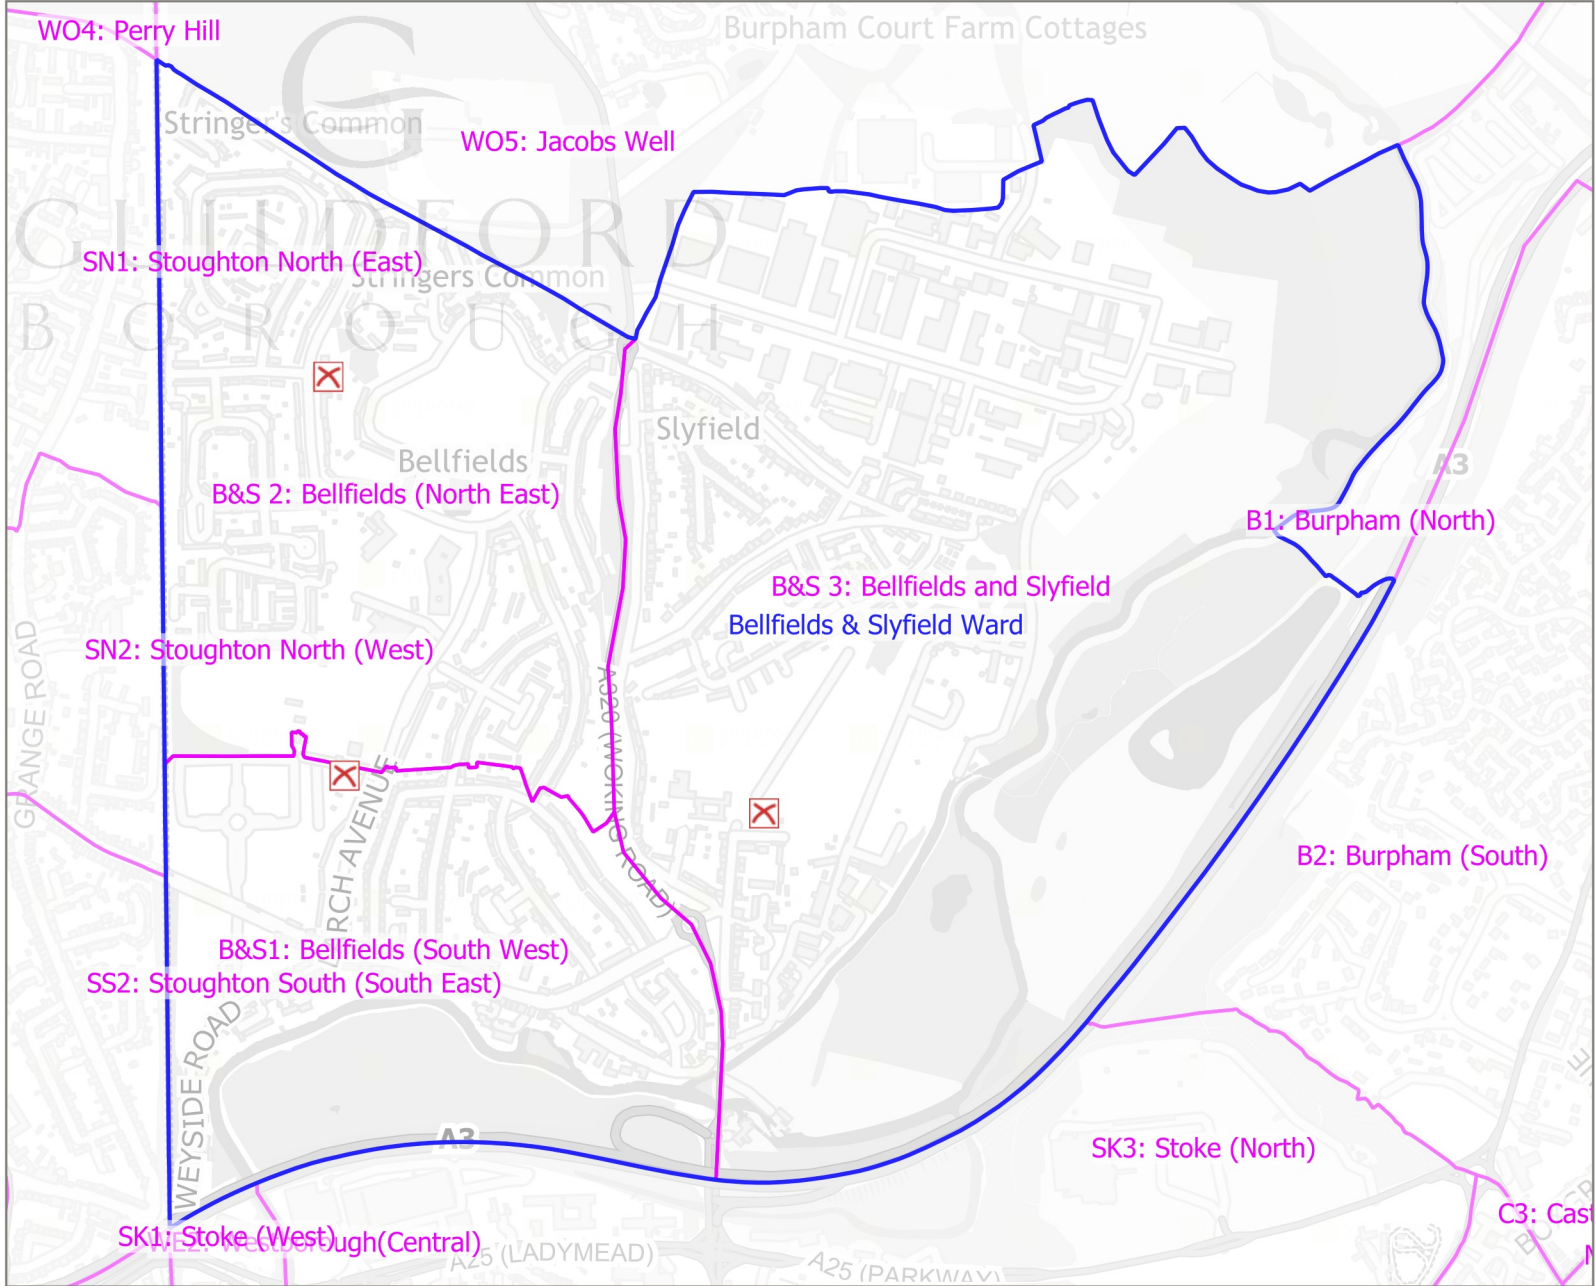

Ward and Polling District Boundaries - Bellfields & Slyfield Ward

Legend

-  Ward Boundary
-  Polling District
-  Polling Station

Polling Station List

- New Hope Church
- Bellfields Youth Centre
- Stoke & District Horticultural Club

Publication Date: 2022-11-25

Scale at A4:
Diagrammatic

© Crown Copyright 2022. Guildford Borough Council.
Licence No. 100019625.

GUILDFORD
BOROUGH